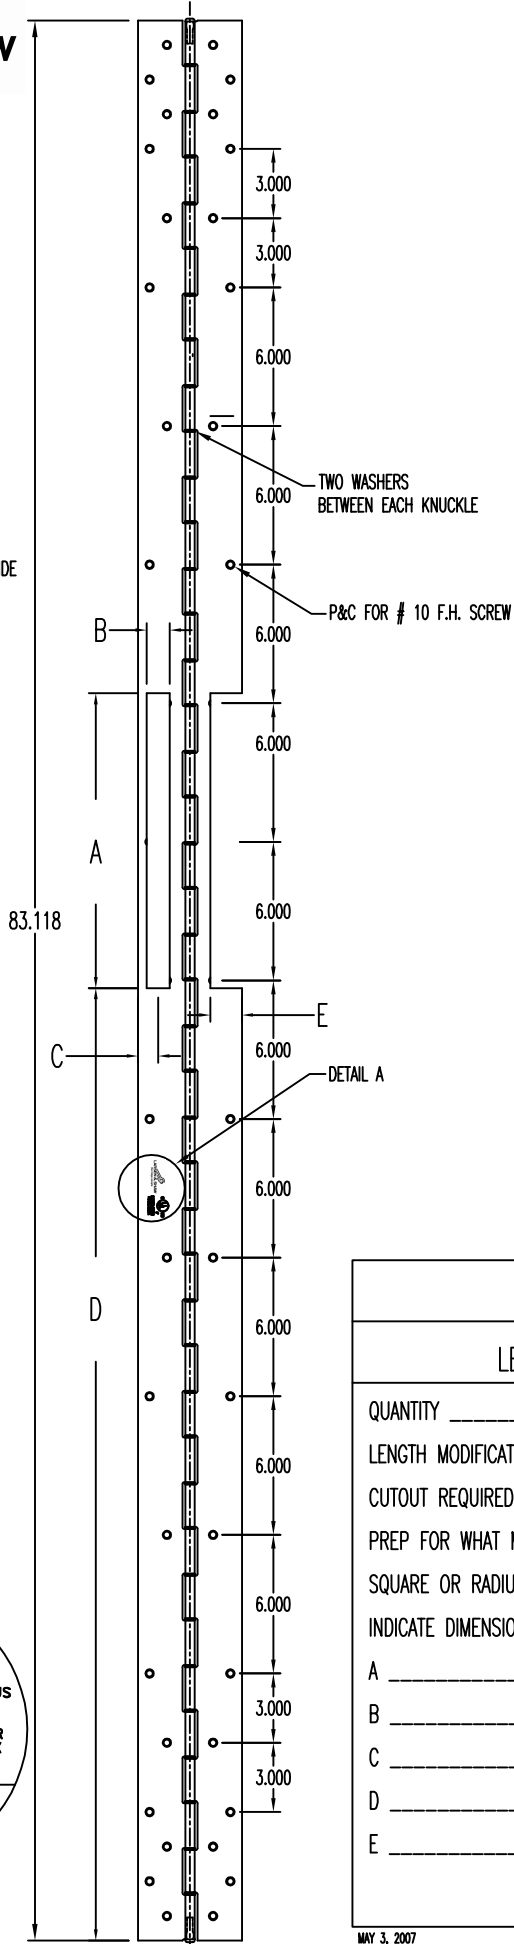

(519) 881-1320

83.118" STAINLESS STEEL HINGE  
EDGE MOUNT (FULL MORTISE)  
PART #: 1414251SS  
FINISH: BRUSHED  
PACKED: INDIVIDUALLY, WITH  
# 10 WOOD & METAL SCREWS  
LEAVES: .075 ST.ST.  
PIN: .250 ST.ST.

HANDING OF DOORS  
ALWAYS VIEWED FROM THE OUTSIDE

INSIDE

LEFT HAND

LEFT HAND REVERSE

RIGHT HAND

RIGHT HAND REVERSE

OUTSIDE

DETAIL A (ROTATED)

ORDER INFORMATION	
LEFT HAND	RIGHT HAND
QUANTITY _____	QUANTITY _____
LENGTH MODIFICATION? _____	LENGTH MODIFICATION? _____
CUTOUT REQUIRED? _____	CUTOUT REQUIRED? _____
PREP FOR WHAT MAKE/MODEL #? _____	PREP FOR WHAT MAKE/MODEL #? _____
SQUARE OR RADIUS CUTOUT? _____	SQUARE OR RADIUS CUTOUT? _____
INDICATE DIMENSIONS:	INDICATE DIMENSIONS:
A _____	A _____
B _____	B _____
C _____	C _____
D _____	D _____
E _____	E _____