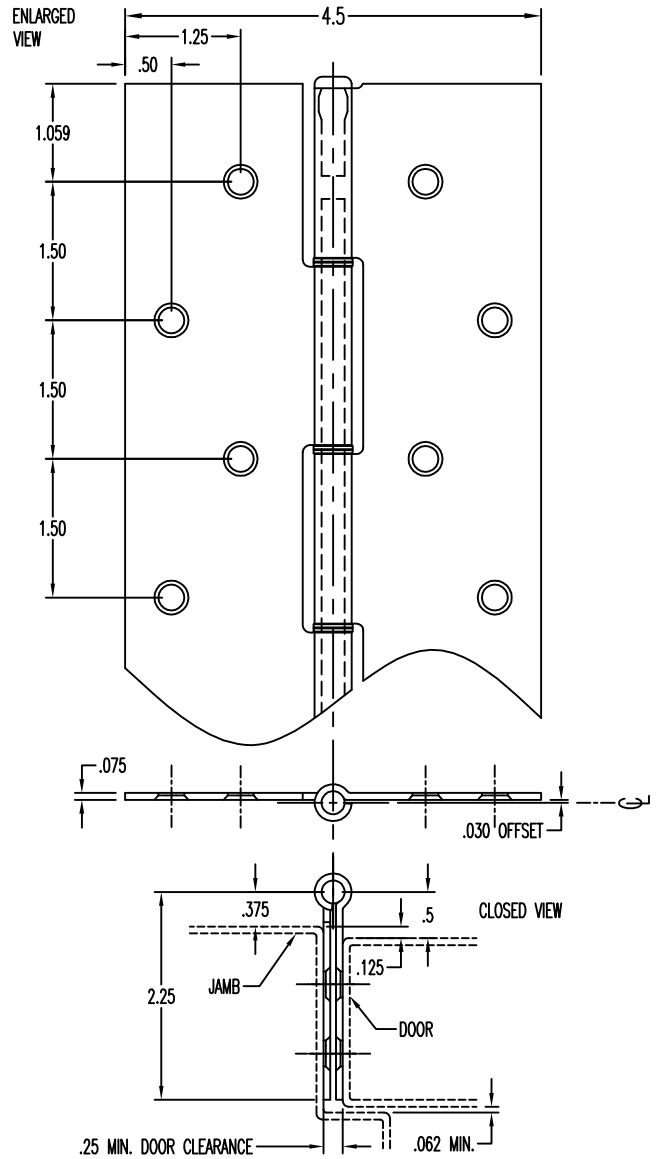

(519) 881-1320

83.118" STAINLESS STEEL HINGE  
EDGE MOUNT (FULL MORTISE)  
PART #: 1414251SS  
FINISH: BRUSHED  
PACKED: INDIVIDUALLY, WITH  
# 10 WOOD & METAL SCREWS  
LEAVES: .075 ST.ST.  
PIN: .250 ST.ST.

HANDING OF DOORS  
ALWAYS VIEWED FROM THE OUTSIDE

INSIDE

LEFT HAND

LEFT HAND REVERSE

RIGHT HAND

RIGHT HAND REVERSE

OUTSIDE

DETAIL A (ROTATED)

ORDER INFORMATION	
LEFT HAND	RIGHT HAND
QUANTITY _____	QUANTITY _____
LENGTH MODIFICATION? _____	LENGTH MODIFICATION? _____
CUTOUT REQUIRED? _____	CUTOUT REQUIRED? _____
PREP FOR WHAT MAKE/MODEL #? _____	PREP FOR WHAT MAKE/MODEL #? _____
SQUARE OR RADIUS CUTOUT? _____	SQUARE OR RADIUS CUTOUT? _____
INDICATE DIMENSIONS:	INDICATE DIMENSIONS:
A _____	A _____
B _____	B _____
C _____	C _____
D _____	D _____
E _____	E _____